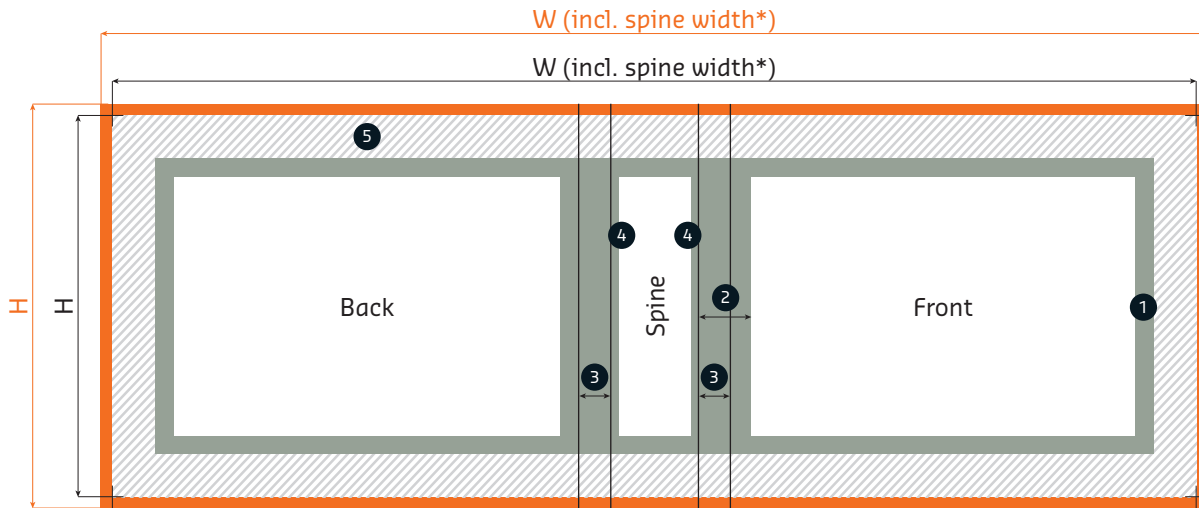

Books with hardcover offset

Covering

Final format, open: W x H
Die-cut format

Data format: W x H
Final format, open, incl. bleed (2 mm)

*Please find all spine thicknesses as well as the required artwork format in the tables on the following pages.

- ① Edge cover safety margin (5 mm)
- ② Spine edge safety margin (14 mm)
- ③ Groove fold (9 mm)
- ④ Spine safety margin (2 mm)
- ⑤ Edge weft all-round (15 mm)

EXPLANATIONS

-  **Information area**
This area is where you should place your text and images.
-  **Safety area**
Do not place any text or information in this area in order to prevent unwanted bleed.
-  **Bleed (2 mm)**
Place backgrounds and bled-off images in this additional area in order to prevent white borders after trimming.

-  **Non-visible area**
Do not place any text or images here that you want to appear in your product. Backgrounds need to be applied, however, in order to prevent white borders.
-  **Colourless area**
Keep this area free of any designs.
-  **Fold edge**
This is where your product will be folded.
-  **Die-cutting**
This is where your product will be punched.

- Head- / Tailband available from spine width of 10 mm
- A4 (297 x 210 mm) landscape only orderable for up to 160 sides