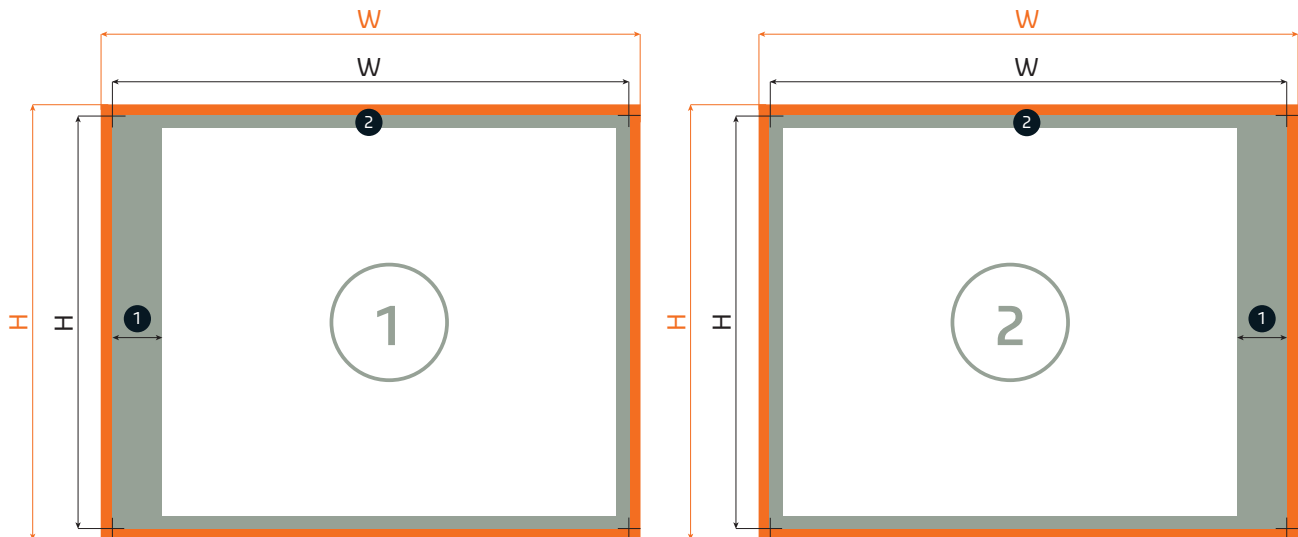

Books with hardcover offset

Covering

Final format, open: W x H
Die-cut format

Data format: W x H
Final format, open, incl. bleed (2 mm)

CHOSEN FORMAT	FINAL FORMAT, OPEN	DATA FORMAT
A4 (297 x 210 mm) landscape	634 (+ spine width) x 245 mm	638 (+ spine width) x 249 mm
A5 (210 x 148 mm) landscape	460 (+ spine width) x 183 mm	464 (+ spine width) x 187 mm

- Head- / Tailband available from spine width of 10 mm
- A4 (297 x 210 mm) landscape only orderable for up to 160 sides

Please note: The outer hard cover is a few millimeters larger than the content pages. To create your print artwork, please use the measurements provided in the data format column.

Books with hardcover offset

Content pages

Final format, open: W x H
Die-cut format

Data format: W x H
Final format, open, incl. bleed (2 mm)

- 1 Safety margin to the binding edge (10 mm)
- 2 Safety margin to the edge (3 mm)

- Head- / Tailband available from spine width of 10 mm
- A4 (297 x 210 mm) landscape only orderable for up to 160 sides